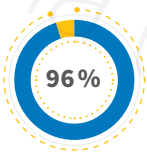

Exhibitor ratings

evaluate **bauma CHINA** 2024 with excellent / good*