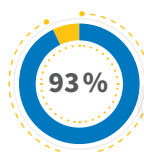

*Source: Exhibitor survey **bauma CHINA** 2024 | All figures refer to **bauma CHINA** 2024.

281,488 trade visitors — and potential business partners

Top 6 trade visitor sectors:

» bauma CHINA is one of the most important trade fairs in the construction machinery industry. For us, this international platform is indispensable for expanding our brand influence. «

Debiao Guo,
General Manager Simex Attachment
Technology (Shanghai) Co., Ltd., Italy

The top 10 visitor countries besides China were

- o Russia
- o India
- o Malaysia
- o South Korea
- o Thailand
- o Indonesia
- o Singapore
- o Kazakhstan
- o Brazil
- o Japan