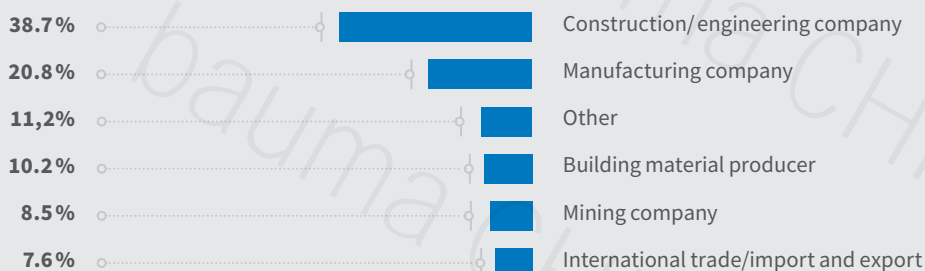

281,488 trade visitors — and potential business partners

Top 6 trade visitor sectors:

» bauma CHINA is one of the most important trade fairs in the construction machinery industry. For us, this international platform is indispensable for expanding our brand influence. «

Debiao Guo,
General Manager Simex Attachment
Technology (Shanghai) Co., Ltd., Italy

The top 10 visitor countries besides China were

- o Russia
- o India
- o Malaysia
- o South Korea
- o Thailand
- o Indonesia
- o Singapore
- o Kazakhstan
- o Brazil
- o Japan

of the exhibitors rate the visitor quality with good/excellent*

of the exhibitors rate the visitor frequency at the stand with good/excellent*

General information

Venue

Shanghai New International Expo Centre (SNIEC)
2345 Longyang Road
Pudong, Shanghai
P.R. China

Contact

Messe München GmbH
bauma CHINA
Exhibition Management
Tel. +49 89 949-20252
info@bauma-network.com

Opening hours

Tue. to Thu.: 09:00–17:00
Fri.: 09:00–15:00

Am Messesse 2
81829 München, Germany

» bauma CHINA is a valuable platform for learning and collaboration, helping us explore new developmental pathways. We have signed several agreements during the show. «

Gongcheng Song,
President Bomag (China),
Germany